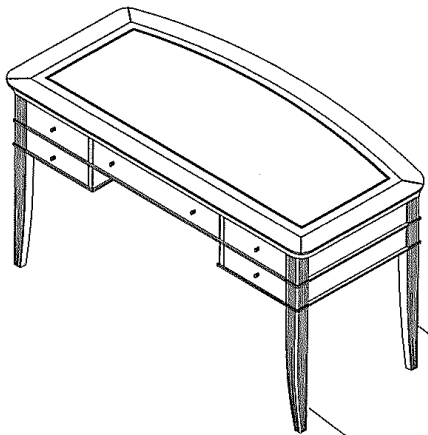

MIRA HOME OFFICE COLLECTION

8018-1-MR LEG DESK

ASSEMBLY INSTRUCTIONS

HARDWARE LIST

NO.	Drawing	Description	Qty
1.		1/4" x 1 3/4" Bolt	8
2.		1/4" x 11" Spring Washer	8
3.		5/16" x 19" Flat Washer	8
4.		1/4" Wrench	1