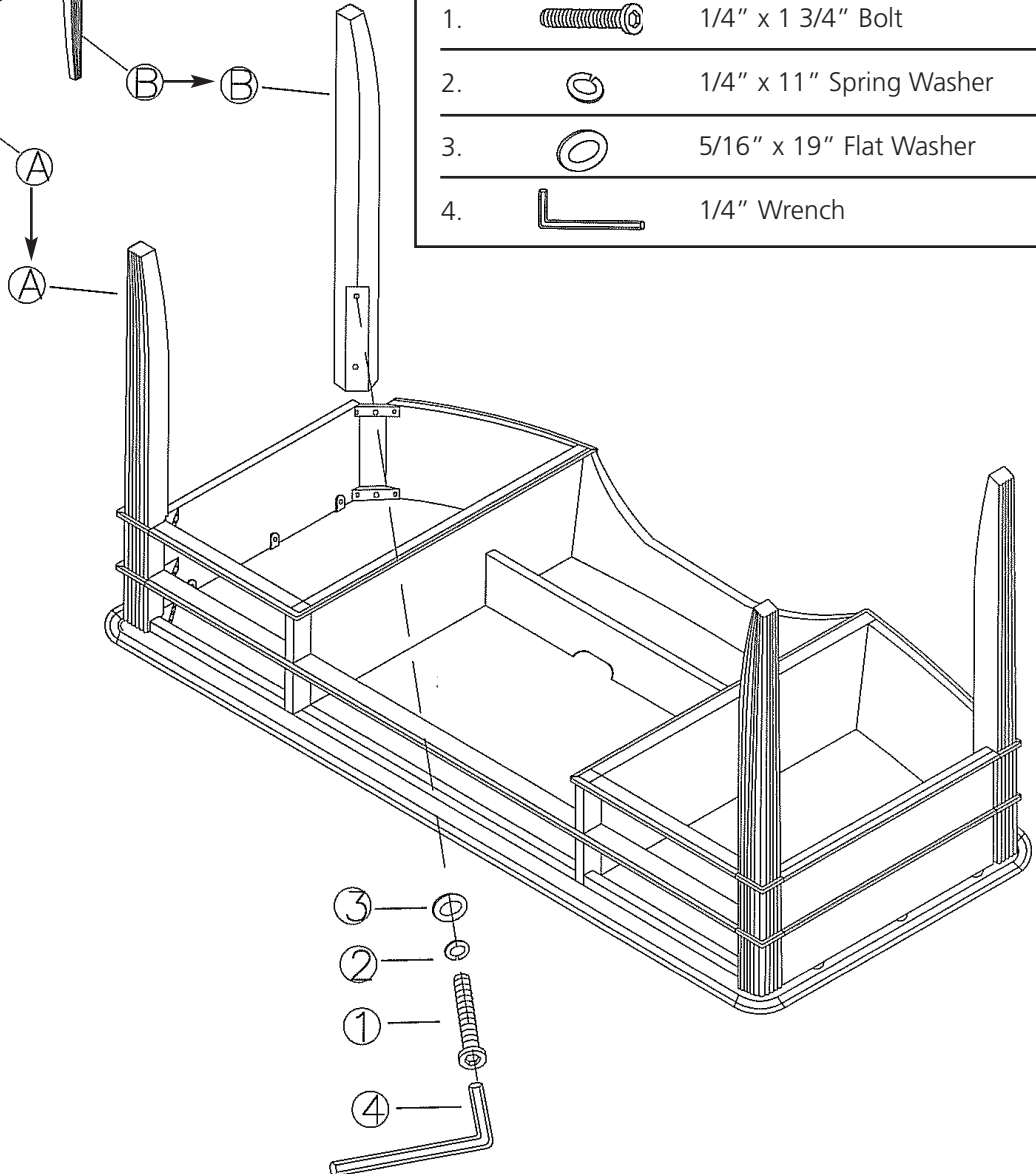

MIRA HOME OFFICE COLLECTION

8018-1-MR LEG DESK

ASSEMBLY INSTRUCTIONS

HARDWARE LIST

NO.	Drawing	Description	Qty
1.		1/4" x 1 3/4" Bolt	8
2.		1/4" x 11" Spring Washer	8
3.		5/16" x 19" Flat Washer	8
4.		1/4" Wrench	1